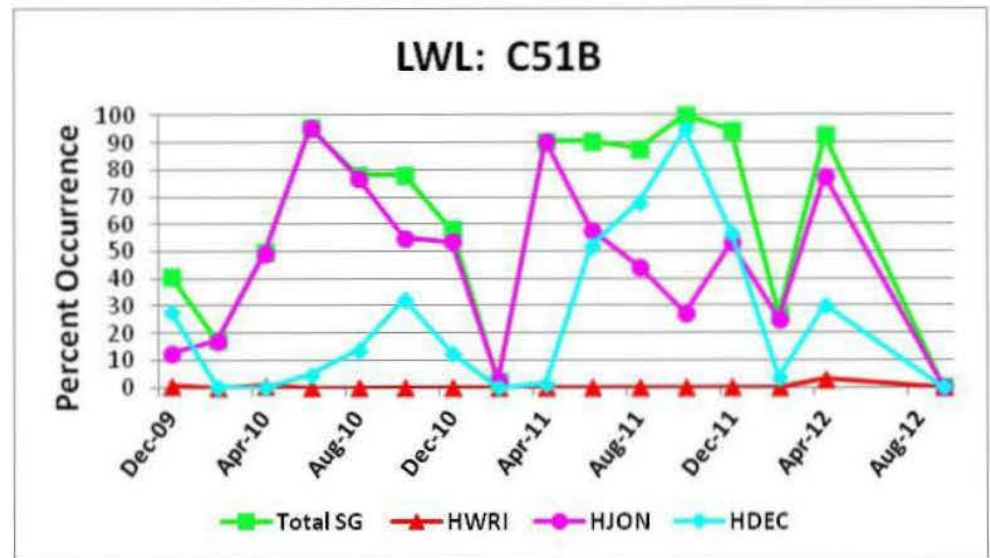

Lake Worth Lagoon SAV Monitoring Stations