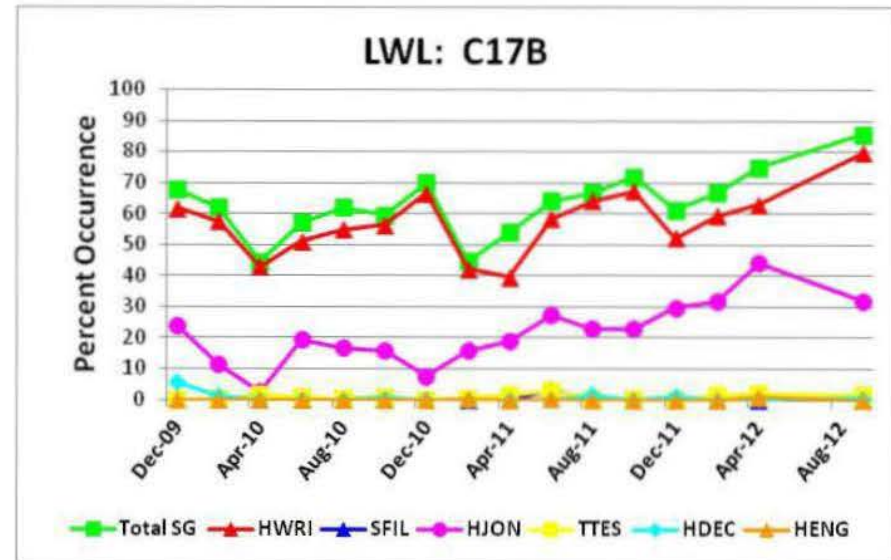

Lake Worth Lagoon SAV Monitoring Stations