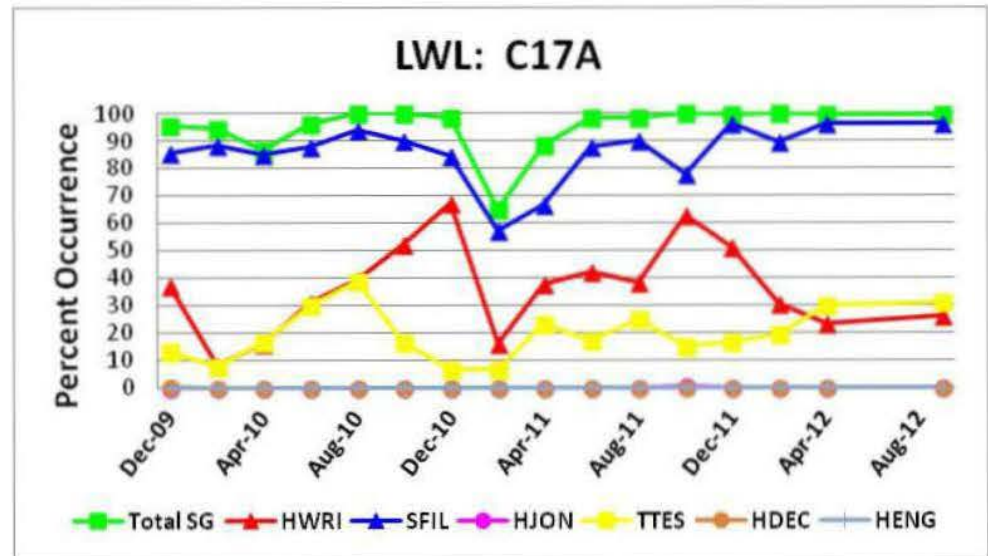

# The Crew

**Phylis**

**Reuben**

**Eric**

**Julie**

**Brian**

**Beth**

### Lake Worth Lagoon SAV Monitoring Stations