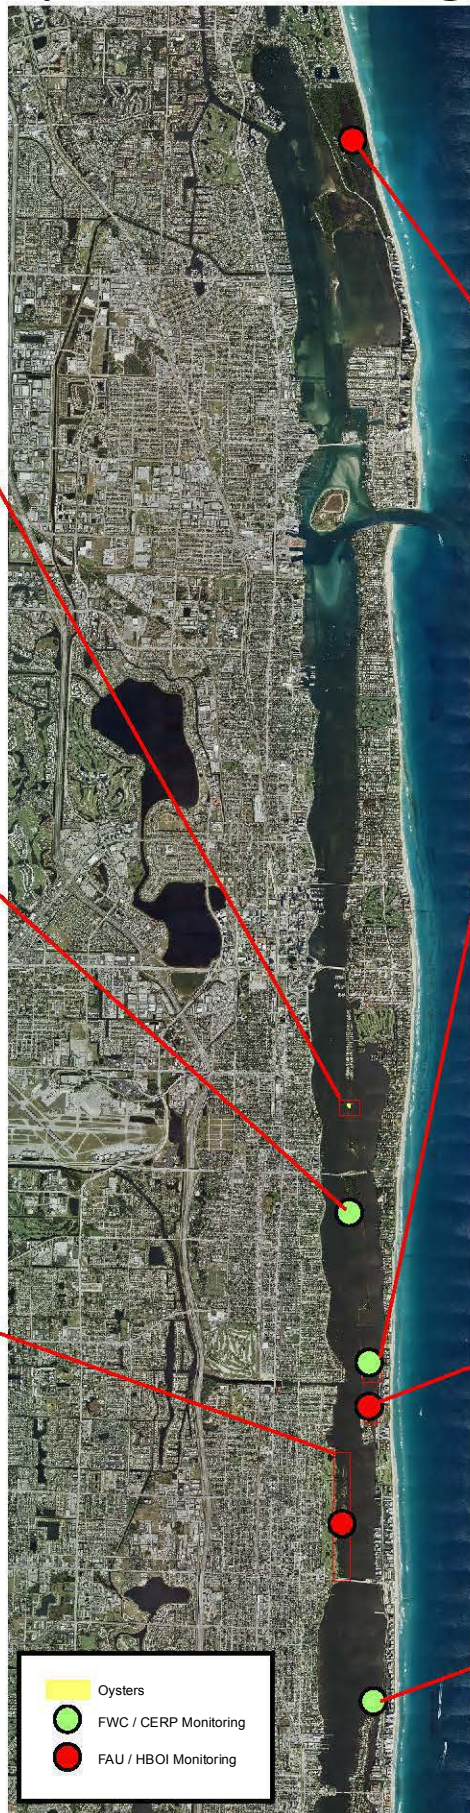

# Lake Worth Lagoon Oyster Monitoring

-  Oysters
-  FWC / CERP Monitoring
-  FAU / HBOI Monitoring